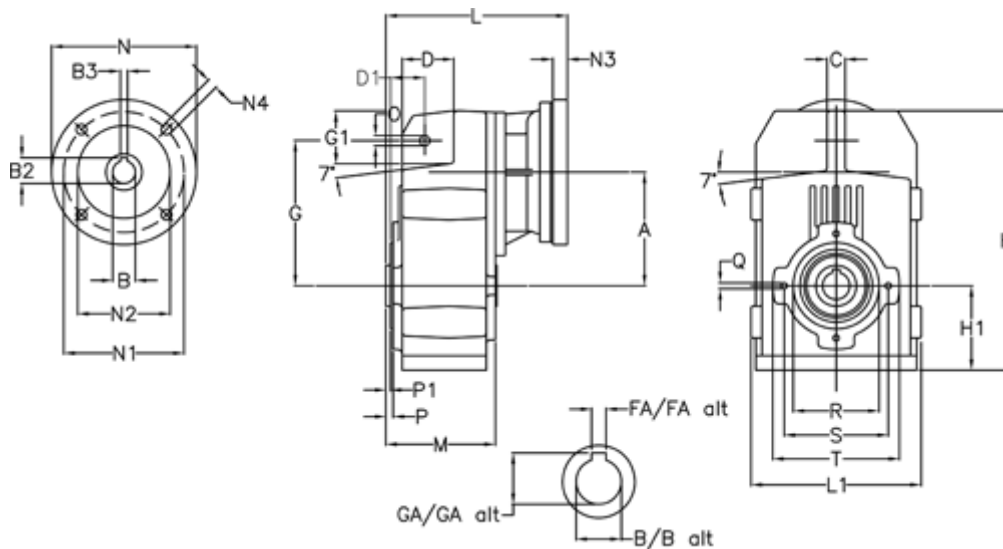

Article number: 29560316683230

Description: Shaft mounted gear  
A313H35-166,8-P80B5

## Measures

A = 150.50	FA = 10	M = 125.0	Q = M10x17
B = 35	G = 170	N = 200	R = 110
B1 = 19	G1 = 84.0	N1 = 165	S = 130
B2 = 21.8	GA = 38.3	N2 = 130	T = 150
B3 = 6	H = 326.0	N4 = M10x20	
C = 20	H1 = 102.0	O = 13	
D = 68.0	L = 245.0	P = 6.5	
D1 = 54.0	L1 = 210	P1 = 3.5	